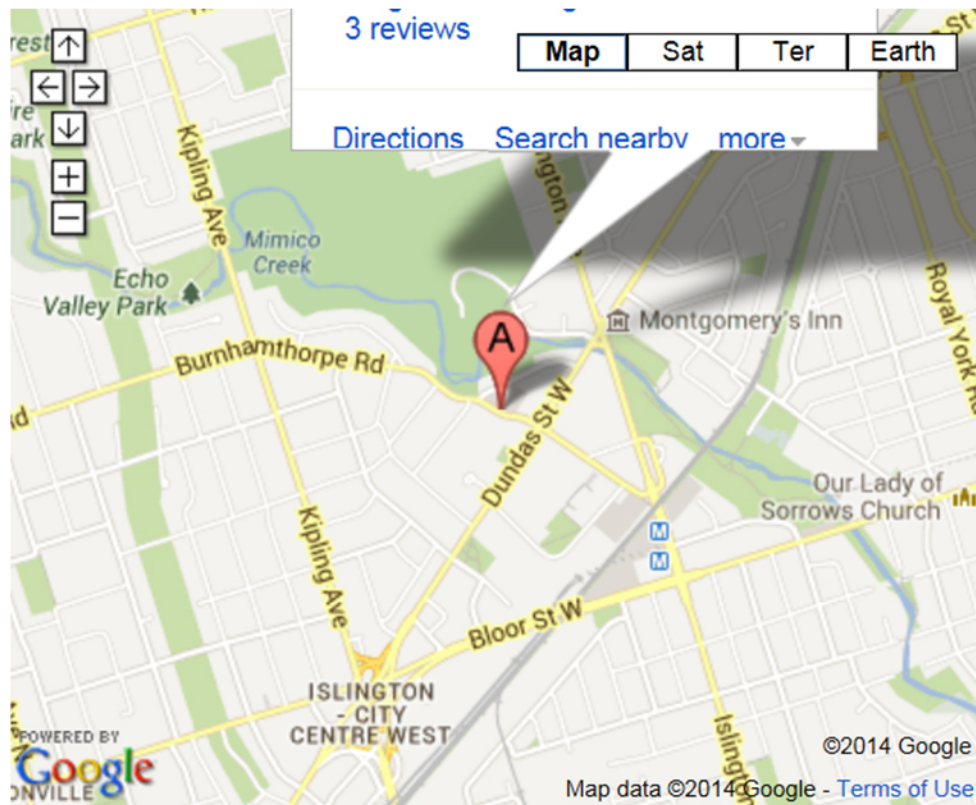

Islington
United Church

Open Hearts
Open Minds
Open Doors

Directions

Islington United Church Directions:

The church is located in the west end of Toronto at:

Islington United Church
25 Burnhamthorpe Road
Islington, Ontario
M9A 1G9
416-239-1131

Travelling from the West?

Take QEW east to Kipling exit
Go north on Kipling to Burnhamthorpe Rd
Turn right at Burnhamthorpe
or
Take 401 east to Highway 427 south
Go south on 427 to Burnhamthorpe exit
Turn left onto Burnhamthorpe

Travelling from the East?

Take 401 west to the Islington exit
Take Islington south to Dundas Street
Turn right at Dundas St and right again at Burnhamthorpe Rd

Travelling by TTC?

Take the subway to Islington station and catch bus #50 to the church.
The church is a 10 to 15 minute walk from the subway station. If you prefer to walk, go north on Islington and turn left on Central Pk Rdwy. Turn right at Cordova and continue walking up to Dundas Street. Cross Dundas and the church is on your right.